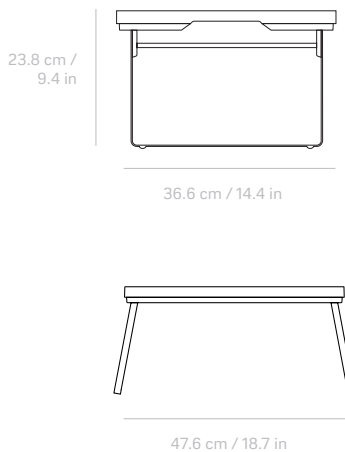

VIPP401

Tray Table

PRODUCT DESCRIPTION

Reimagined for the outdoors, the Vipp tray table, is now available in a light grey colour and part of the Vipp Open-Air outdoor collection. The Vipp Open-Air tray table features durable rubber and aluminium details, with rubber edges on the table and feet to protect surfaces. A non-skid, dishwasher-proof rubber mat adds a functional touch. Perfect for coffee on the terrace, this multifunctional table has foldable legs for easy storage.

PRODUCT DIMENSIONS

H. 23.8 cm / 9.4 in
D. 36.6 cm / 14.4 in
W. 47.6 cm / 18.7 in
Weight: 4.3 kg.

PRODUCT CHARACTERISTICS & MAINTENANCE

Characteristics

Powder-coated aluminium, stainless steel, silicone, plastic. Can carry up to 20 kg / 44 lbs. Do not use product as a stool.