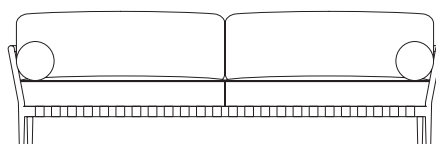

VIPP720
OPEN-AIR SOFA, OPEN END

Materials: Powder-coated aluminium with outdoor coating, polyrattan armrest, nylon straps, upholstered with Vipp outdoor textile.

Side table made of teak.

Upholstery: Meadow or Dune* - 100% PP

FSC™ certified

Test: Fulfils the requirements in EN 581-1, EN 581-2 (domestic use), EN 16139 - L1.

Dimensions:

H. 80 cm / 31.5 in

D. 93 cm / 36.6 in

L. 246 cm / 96.9 in

Seat height: 40 cm / 15.7 in

Weight: 48 kg / 105.8 lbs