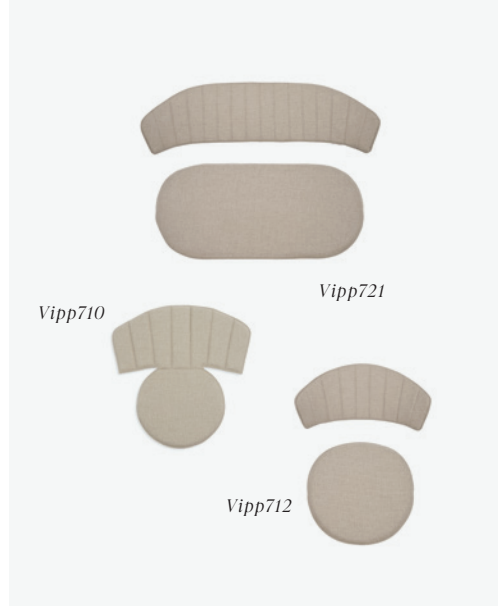

Available as an additional purchase:

Back cushion and / or seat cushion.

VIPP710, 712, 721
LAGRASSE SEAT AND BACK CUSHIONS

Materials: Dune, HR foam.

Certification: Textile is OEKO-TEX STANDARD 100 and Greenguard Gold certified.

Available as an additional purchase, the cushion options are designed for the Vipp710 chair as a combined seat and back cushion, and for the Vipp712 lounge chair and Vipp721 two-seater as separate seat and back cushions.

Foam: The foam used in the cushions complies with BS 5852 - Crib 5 and Cal TB 117 standard to affirm the foam's fire resistance and overall safety.