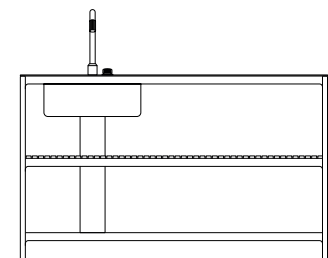

Materials: Powder-coated aluminium with outdoor, tabletop is solid powder-coated aluminium. Shelf of teak.

FSC™ certified

Test: Fulfils the requirements in EN 581-1, EN 581-3 (contract level).

Dimensions:

H: 93 cm / 36.6 in
W: 59 cm / 23.2 in
L: 59 cm / 23.2 in

Weight: 14 kg / 30.9 lbs

Feet: Adjustable feet allow the kitchen to be levelled on uneven surfaces.

Brackets: Connect the units using the included brackets, or position them as freestanding elements in your outdoor setting.

Materials: Powder-coated aluminium with outdoor, tabletop is solid powder-coated aluminium. Shelf of teak.

FSC™ certified

Test: Fulfils the requirements in EN 581-1, EN 581-3 (contract level).

Dimensions:

H: 93 cm / 36.6 in
W: 59 cm / 23.2 in
L: 153.5 cm / 60.4 in

Weight: 31.1 kg / 68.6 lbs

Feet: Adjustable feet allow the kitchen to be levelled on uneven surfaces.

Brackets: Connect the units using the included brackets, or position them as freestanding elements in your outdoor setting.

Materials: Powder-coated aluminium with outdoor, tabletop is solid powder-coated aluminium. Shelf of teak.

FSC™ certified

Test: Fulfils the requirements in EN 581-1, EN 581-3 (contract level).

Dimensions:

H: 93 cm / 36.6 in
W: 59 cm / 23.2 in
L: 153.5 cm / 60.4 in

Weight: 41.4 kg / 91.3 lbs

Feet: Adjustable feet allow the kitchen to be levelled on uneven surfaces.

Brackets: Connect the units using the included brackets, or position them as freestanding elements in your outdoor setting.